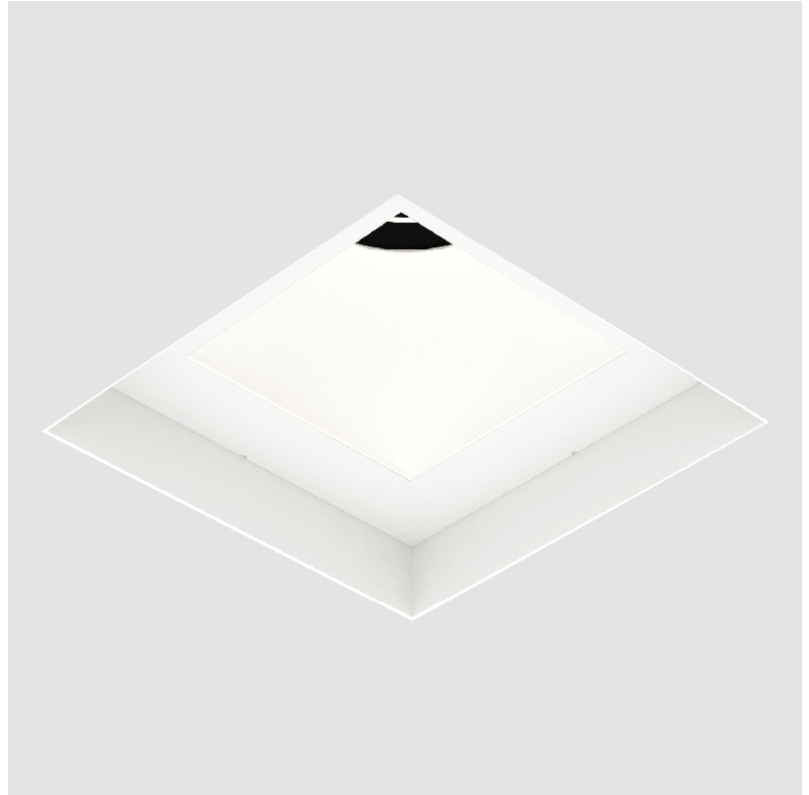

ELECTRICAL

Lamp Type: LED (Zhaga Standard)
Input Wattage (W): 15.5
Total Output Wattage (W): 14.5
Dimming: Tri-Mode (Non-Dimming and Phase Dimming (120Vac only) and 0-10V Dimming)
Driver Included: No
Driver Location: Recessed Housing
Driver Type: Constant Current - Universal
Driver Class: Class 2
Housing: See components
Input Voltage (V): 120 - 277
Constant Current (MA): 500

LED

Number of LEDs: 1
Color Temperature (°K): 2700 / 3000 / 3500 / 4000
Max. Delivered Lumen (lm): 940 / 980 / 1029 / 1050
Nominal Lumen (lm): 1386 / 1438 / 1511 / 1542
CRI: >90 CRI
Efficiency (%): 87.9 / 88.4 / 87.9
Lamp Life (hrs): 50000
Upon Request: RGB-W Tunable White Special Color Temperature Special LED

OPTICAL

Reflector: 20 / 40 / 60
Upon Request: Special Beam Angles

RATINGS AND CERTIFICATIONS

382, F 416-247-9319, www.zaneen.com
Certified by Intertek for North American Standards
IP rating: IP20